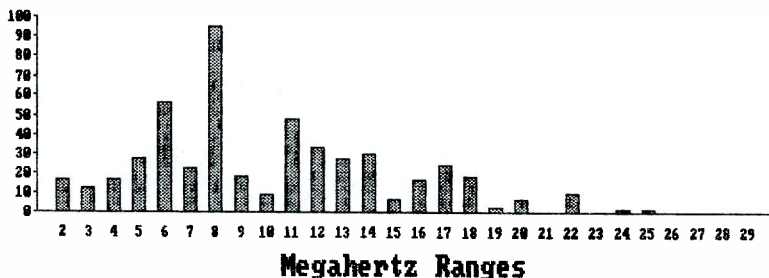

UTILITY STATION FREQUENCY OF FREQUENCIES 11/84

9 SUBS

I hope you find that useful. Please comment on that and the current column format in your next submission. Thanks.

NEWS AND CORRECTIONS

DAVID WILSON of Bridgeport Conn sends a note that last month's entry under Tactical, ARFY @ 20885 khz is actually Albrook AFB. David, your log entry arrived here after the deadline and will be used next month.

RON TROTT of St. Cloud Fla says that W6U-20 as reported in the September issue is not a new time station, but part of the Defense Civil Preparedness network that only broadcasts 24 hrs every two months, about the 10th or 11th. Thanks Ron.

DARYLL SYMINGTON of Holland Oh reports that Yokota Air Base (JPAN) says they will not QSL reception reports. This is strange, as others in the same network do QSL, and the Air Force even has a special QSL for us to receive. Daryll suggests waiting about two years before QSLing, until new officials have been rotated in. We appreciate the info, Daryll.

NEW PRODUCT REVIEWS

GROVE ENTERPRISES is now distributing set of microfiche cards containing set and subsets of the official FCC frequency registrations for the US. Microfiche cards are a form of microfilm. In microfilm, the images are placed sequentially on a strip of film. In microfiche, the images are printed on film in a grid pattern of rows and columns. The result is a 4 x 6 card that contains dozens of pages. Either type of film requires a reader, but microfiche readers are usually smaller than microfilm readers. Most of Grove's sets cover VHF and higher, but there are two sets that can be helpful for the ute DXer. One list ALL transmitters licensed between 1 Mhz and 100 Ghz, in frequency order. Searching for a particular station could be tedious, but profitable. The set I have is a list of licensed transmitters in State, Transmitter Location, Frequency, and Call sign order. I got it primarily for my VHF usage, but I have found some interesting licenses and facts. Aside from strange and wierd licenses in my home state, I found these:

GULF OF MEXICO: In the frequency ranges 0 to 500 Khz, there are more than 50 radiolocation beacon transmitters licensed to over a dozen firms.

FLORIDA: In the frequency ranges 1600 to 1800 Khz, there are more than 45 radiolocation beacon transmitters licensed.

Perhaps the wierdest;

ANTARCTICA: There are 15 transmitters under 30 Mhz licensed to Utah State University (?)

No doubt there are more goodies I haven't yet found in the 46 microfiche cards. Besides the 50 state names, there are headings for '50 STATES', '48 CONTIGUOUS STATES', 'INTERNATIONAL WATERS', 'GUAM', 'SAMOA', and 'SPACE'. Although much of the information is inappropriate for us, the cards reflecting 0 - 30 Mhz should hold some clues to the questions we have about ute stations in the US and possessions.