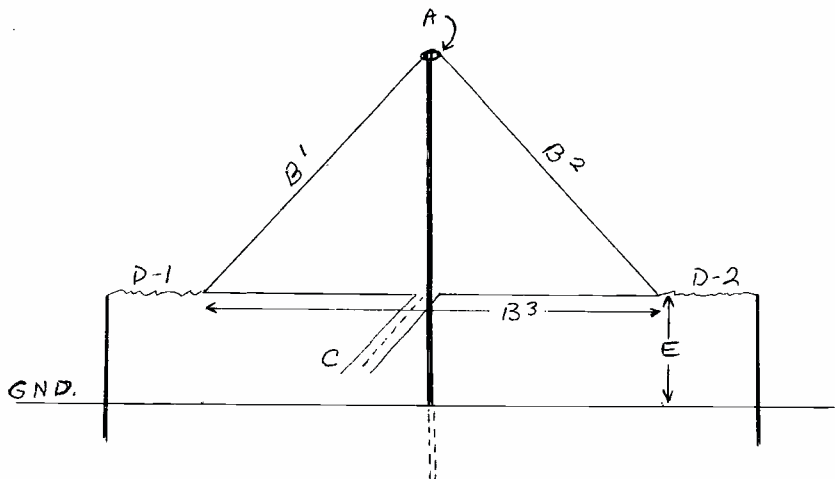

An insulator at the top of the mast or tree (preferably hoisted via a "flagpole" method) separates the two halves of the dipole. The two halves of the dipole wire are then carried out to a point at least ten feet above the ground to where they can be tied off to anything handy, with enough wire left to bring the remaining wires back to a common point at the pole, also at least ten feet above the ground. One wire is connected to the combed shield of the coax and the other wire is connected to the center conductor. The coax is fed to the RX. The most effective use for this antenna is low band coverage in a severely limited space.

A- Insulator, with B-1 and B-2 separated electrically

B-1, B-2, B-3- INSULATED wire of sufficient diameter for local condx

C- Coax to receiver

D-1, D-2- non-conductive support ropes

E- a distance of 10 feet or more

Note: All 3 sides should be equidistant. Coax should droop down to GND level, then be run atop the ground or buried, to rx.

(Neal A. Perdue, AL)